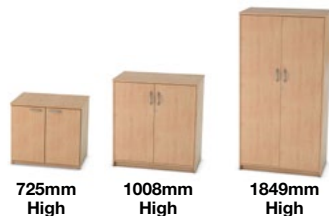

## Wave Desk

<b>1400</b> L1400 x D1000 x D800 x H725mm	STWV14PR/L*	£263.26	STWV14CR/L*	£280.15
<b>1600</b> L1600 x D1000 x D800 x H725mm	STWV16PR/L*	£283.48	STWV16CR/L*	£300.37

\*Please specify R for right and L for left hand unit

## Rectangular

<b>1600</b> L1600 x D800 x H725mm	STRE16P	£216.17	STRE16C	£233.06
<b>1800</b> L1800 x D800 x H725mm	STRE18P	£249.74	STRE18C	£266.63

## Cupboard

Central locking.  
Pre-drilled holes for easy shelf adjustment.  
Sliding filing frames are not recommended to be installed above one metre high.

Storage Size		Code	RRP
<b>725mm High</b>	L800 x D600 x H725mm	SSCU72	£377.31
<b>1008mm High</b>	L952 x D531 x H1008mm	SSCU10	£430.25
<b>1849mm High</b>	L952 x D531 x H1849mm	SSCU18	£534.25